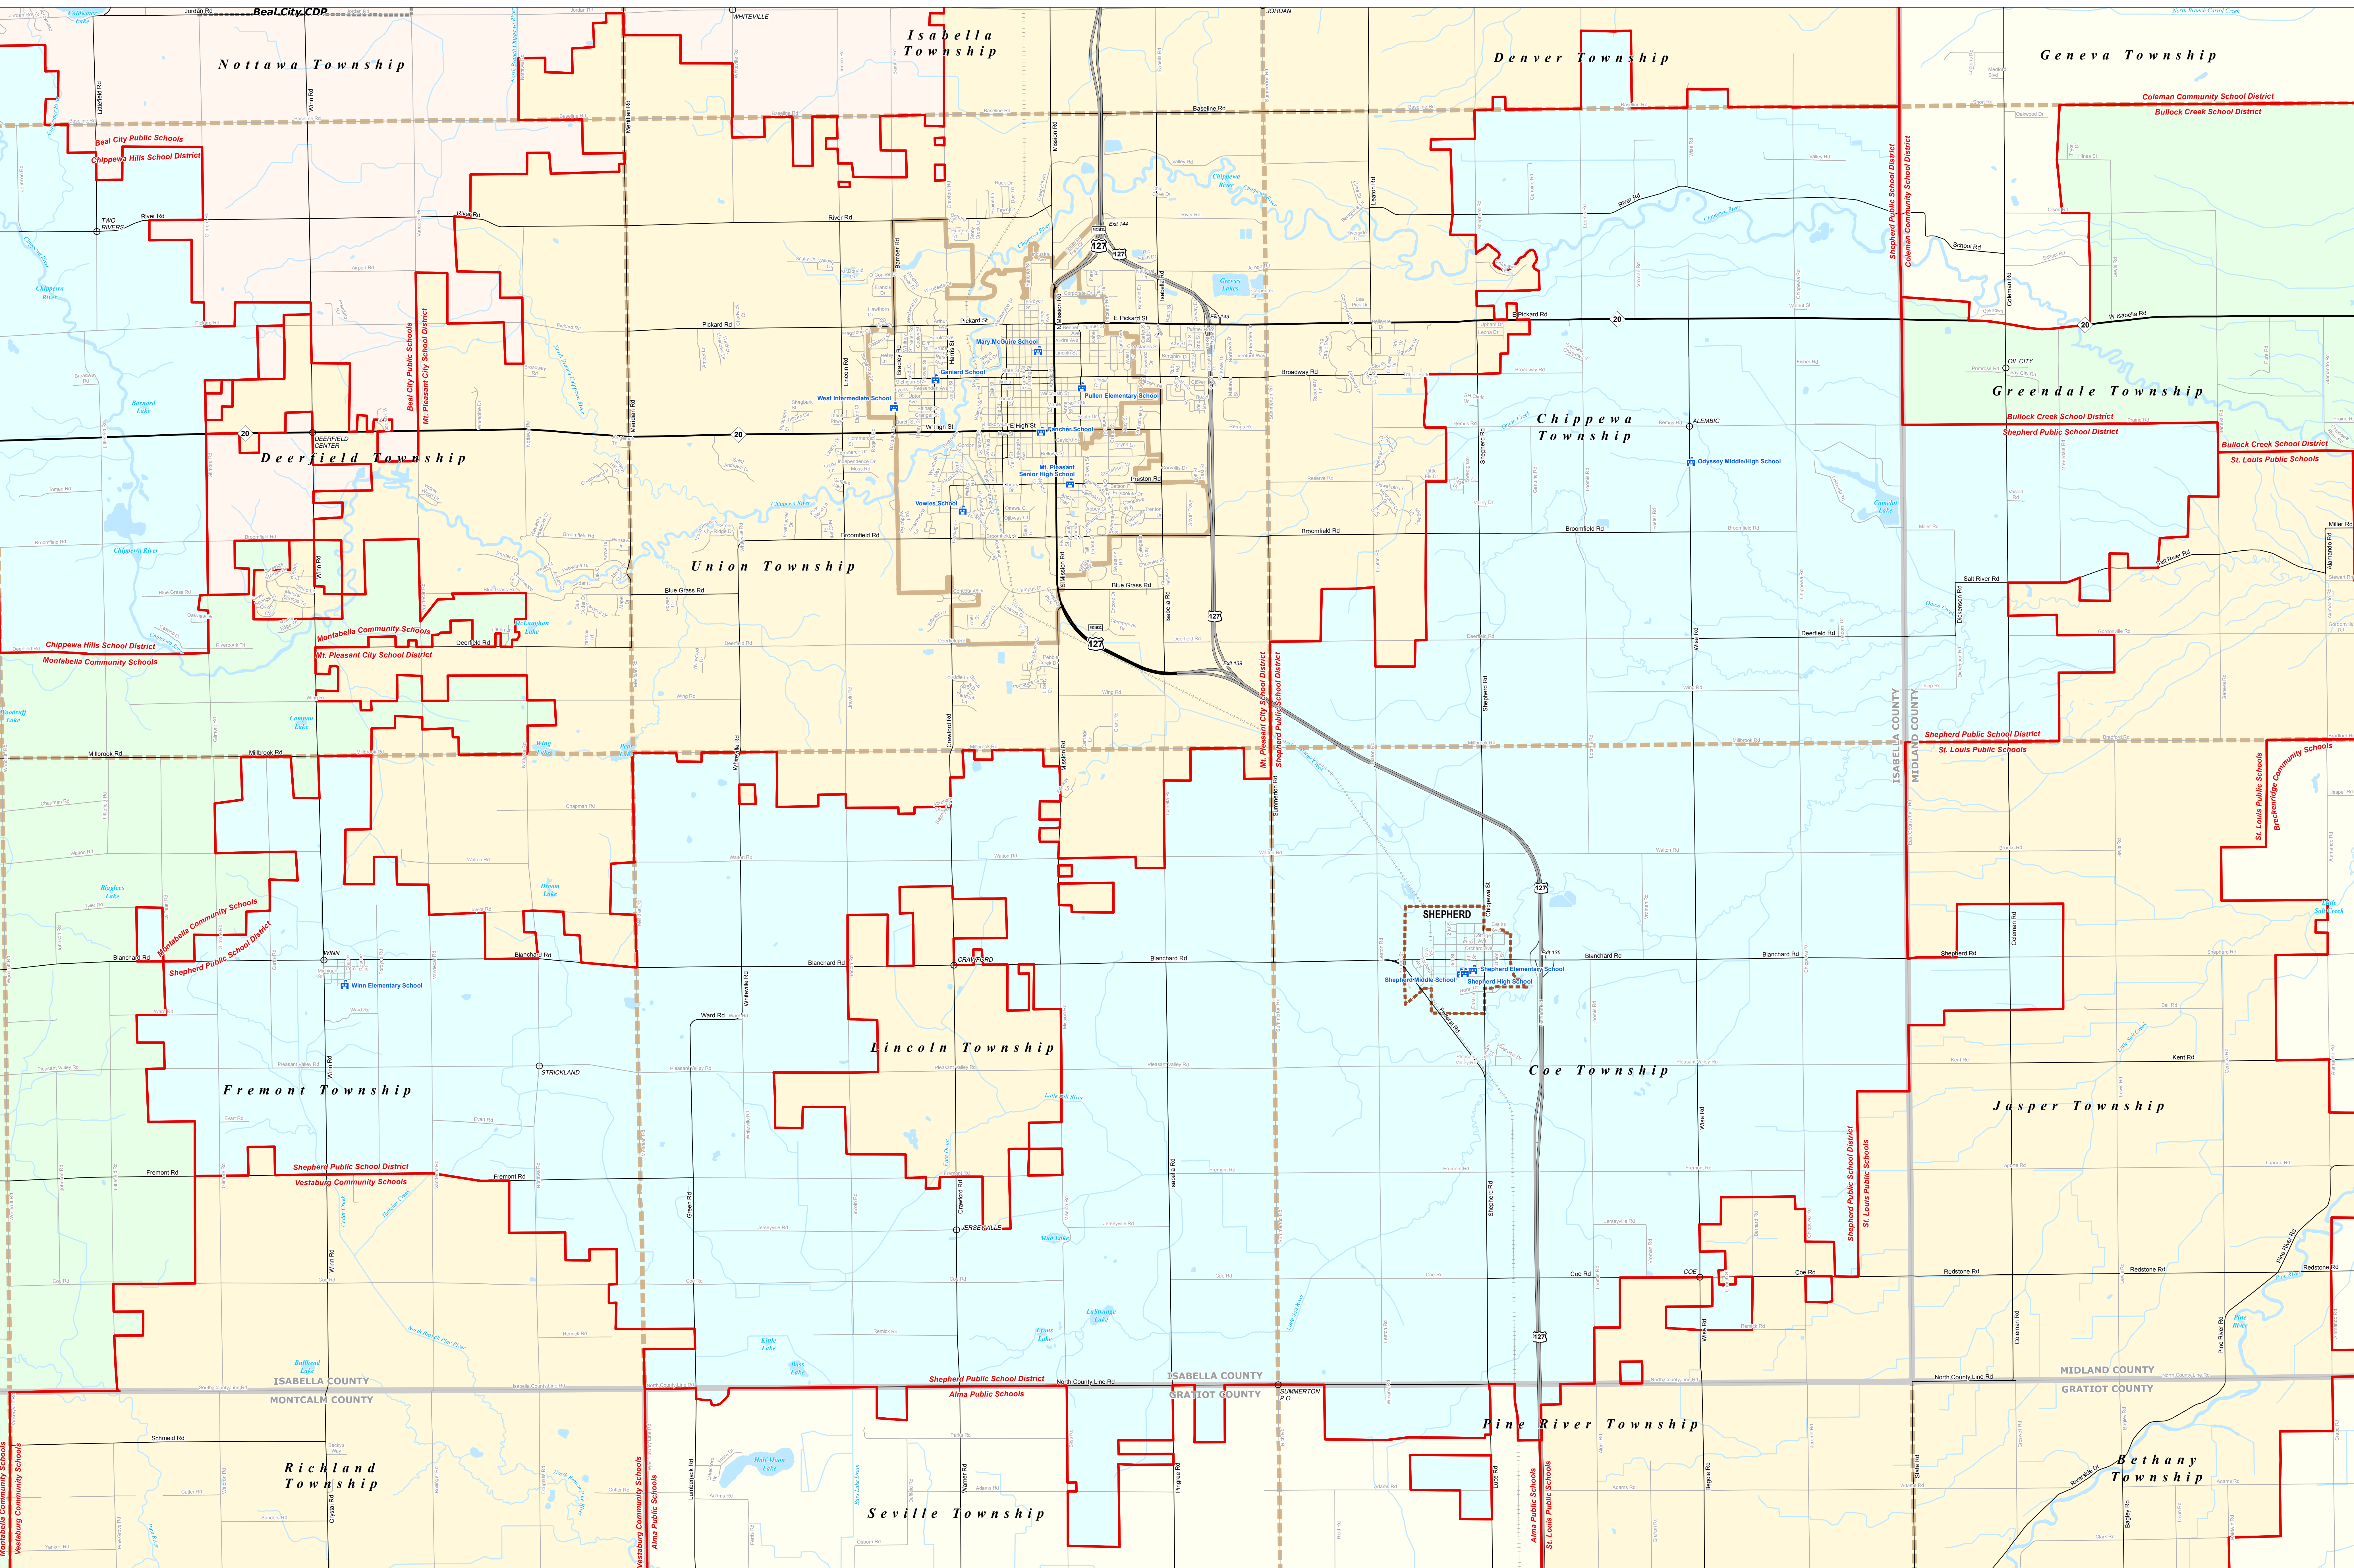

SHEPHERD PUBLIC SCHOOL DISTRICT

Gratiot-Isabella RESD

0 0.25 0.5 1 Miles

School District	School	Railroad
County	Unincorporated Place	Water Feature
City	Freeway	River, Stream, or Drain
Township	Primary Road	
Village	Local Road	
Census Designated Place		

Source: Michigan Geographic Framework, v13a